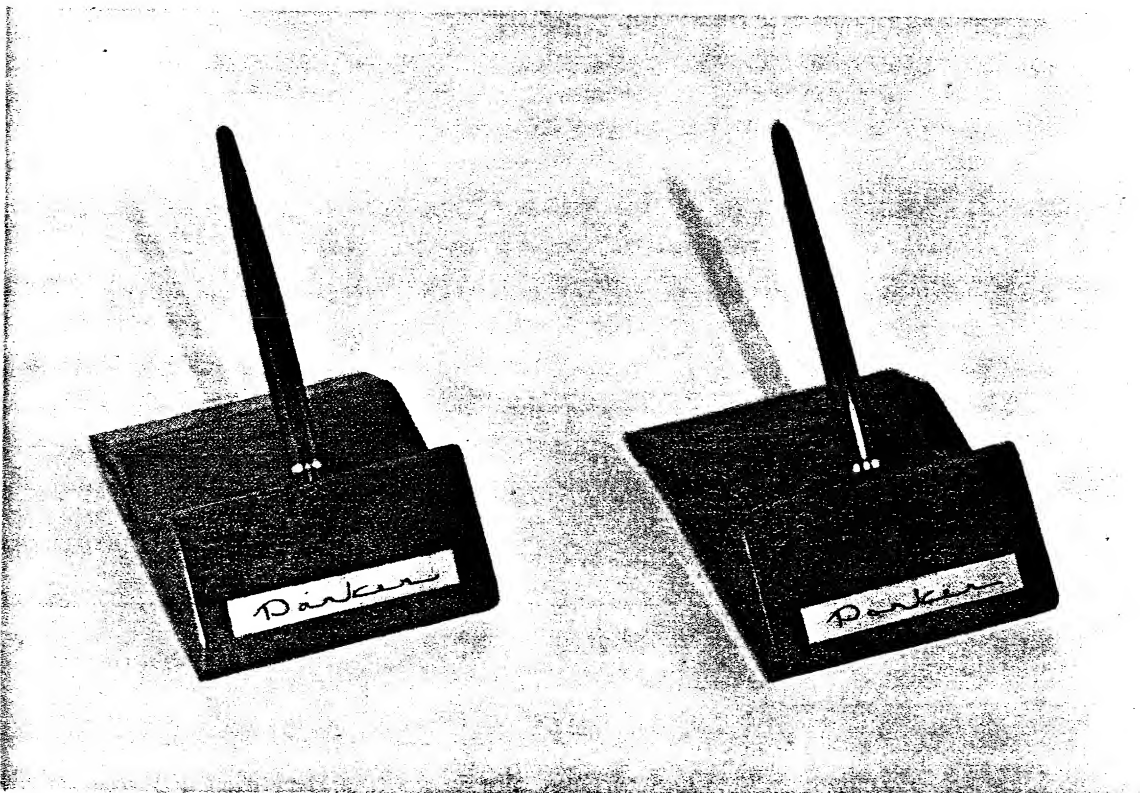

MODEL NO. 92-101

Flow design in black catylin. Black "51" pen and holder, 4 x 5" . . . . . $12.50.

MODEL NO. 92-102

Flow design in maroon catylin. Maroon "51" pen and holder, 4 x 5" . . . . . $12.50.